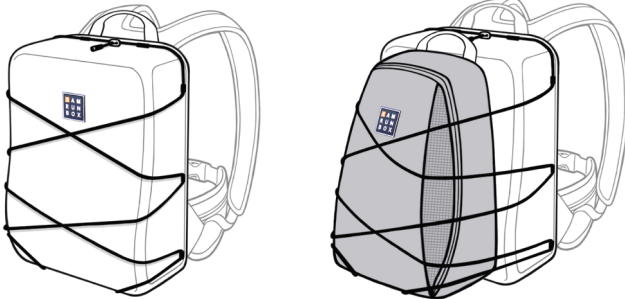

Removable String Attachment System

(Available for Backpack Pro only)

IAMRUNBOX Backpack Pro has small loops around its body specifically designed to easily fasten an external attachment string. This removable system allows you to attach and hold firmly IAMRUNBOX Shoe Bag, jacket or accessories, thus keeping your hands free.

Simply pass the string crosswise through the loops starting at the bottom part of the backpack. To ensure that your belongings are firmly attached, do not forget to tighten the string at the end.