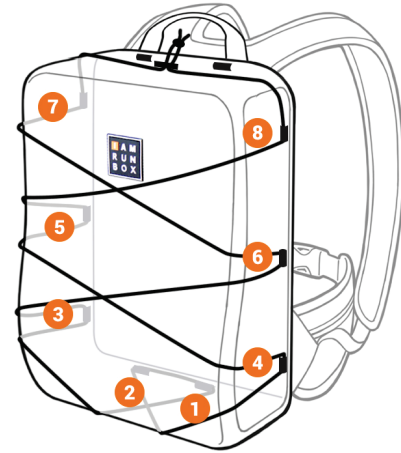

Removable String Attachment System

(Available for Backpack Pro only)

IAMRUNBOX Backpack Pro has small loops around its body specifically designed to easily fasten an external attachment string. This removable system allows you to attach and hold firmly IAMRUNBOX Shoe Bag, jacket or accessories, thus keeping your hands free.

Simply pass the string crosswise through the loops starting at the bottom part of the backpack. To ensure that your belongings are firmly attached, do not forget to tighten the string at the end.